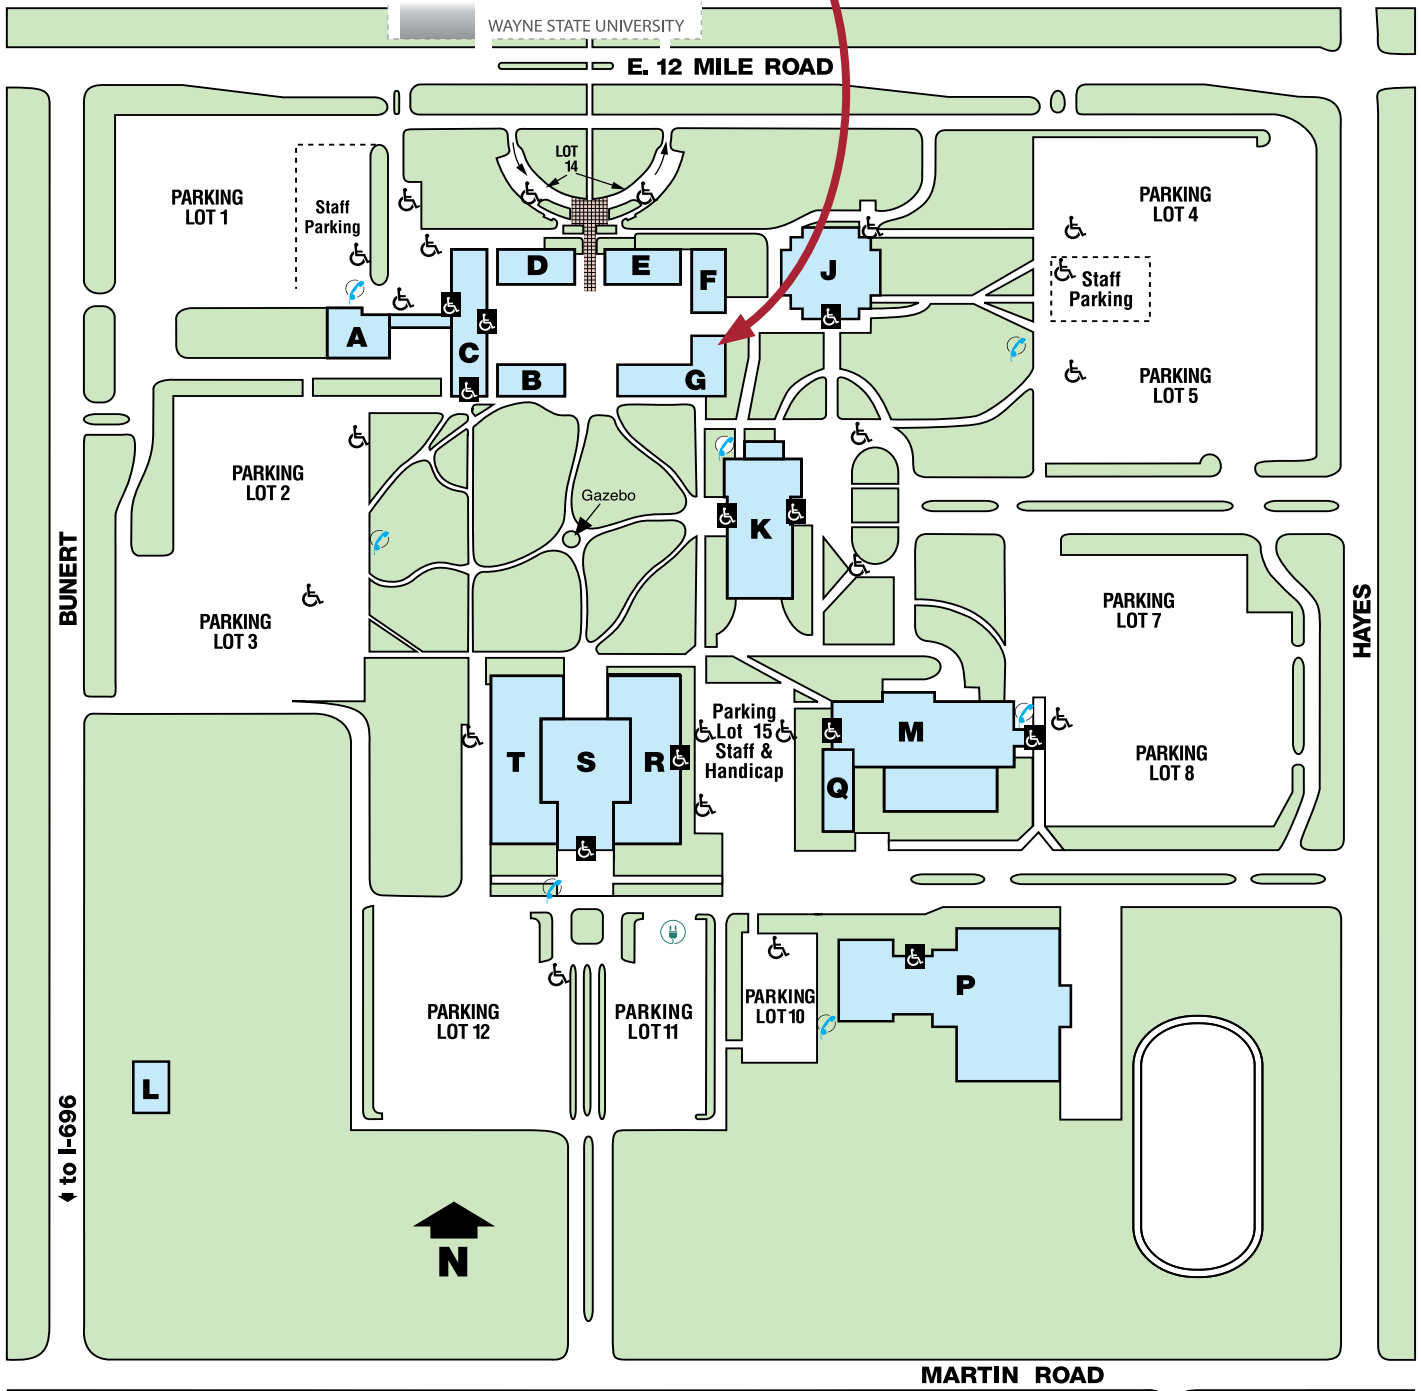

Bring photo ID if you need to complete admission steps.
Questions? Contact Admissions at 586.445.7999

Discover. Connect. Advance.™

To tour South Campus, start here! G224

MACOMB COMMUNITY COLLEGE
SOUTH CAMPUS

14500 E. 12 Mile Road • Warren, Michigan 48088-3896 • 1.866.Macomb1

REVISED 1/6/17

LEGEND—MAIN BUILDINGS

- A** Boiler House
- B** Science Building
- C** Classroom Building
- D** Administration Building
- E** Classroom Building
- F** Classroom Building
- G** Classroom, Admissions, Counseling, Financial Aid, Career Services Building
- J** Max Thompson Learning Media Center
- K** John Lewis Student Center, College Police Dept., Community Center/Bookstore
- L** Bunert Conference Center
- M** Transportation and Energy Technology Building
- N** College Park Annex
 - Institutional Research
 - Marketing
 - Publications
- P** Sports & Expo Center
- Q** Boiler House
- Robert E. Turner Complex**
- R** Graphic Technical Building
- S** Walter E. Bradley Auditorium, College Police Dept.
- T** Mechanical Technical Building

Disabled Parking

Location	Spaces	Location	Spaces
Lot 1A Staff	3	C-Bldg	19
Lot 2	7	J-Bldg	1
Lot 3	4	K-Bldg	11
Lot 4	11	T-Bldg	2
Lot 4 Staff	7	N-Bldg	6
Lot 5	7		
Lot 8	14		
Lot 10	18		
Lot 12	8		
Lot 14	9		
Lot 15 Staff	8		

Disabled Entrances

- C** East, West & South
- J** Main
- K** East & West
- M** East & West
- R** East Middle
- P** North
- M-TEC** Main

Wireless Available Campus-Wide

To tour Center Campus, start here! G110